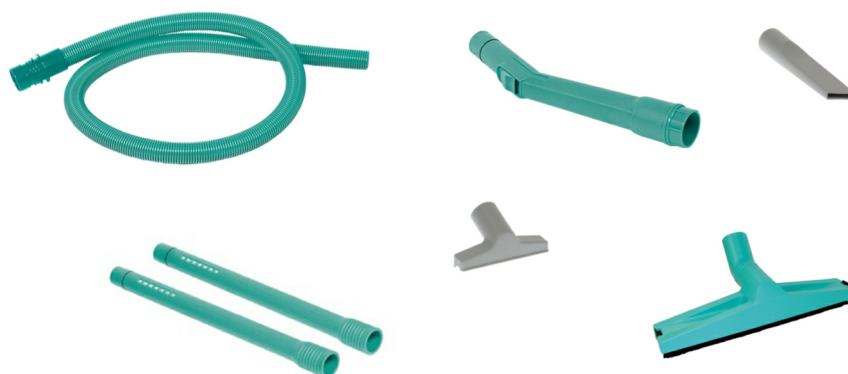

PMDT00096 Antibacterial Toolkit including patented aluminium/plastic tubes, 2m antibacterial 36mm hose, hand adapter with air regulator, floor tool, plus standard crevice and small tool.